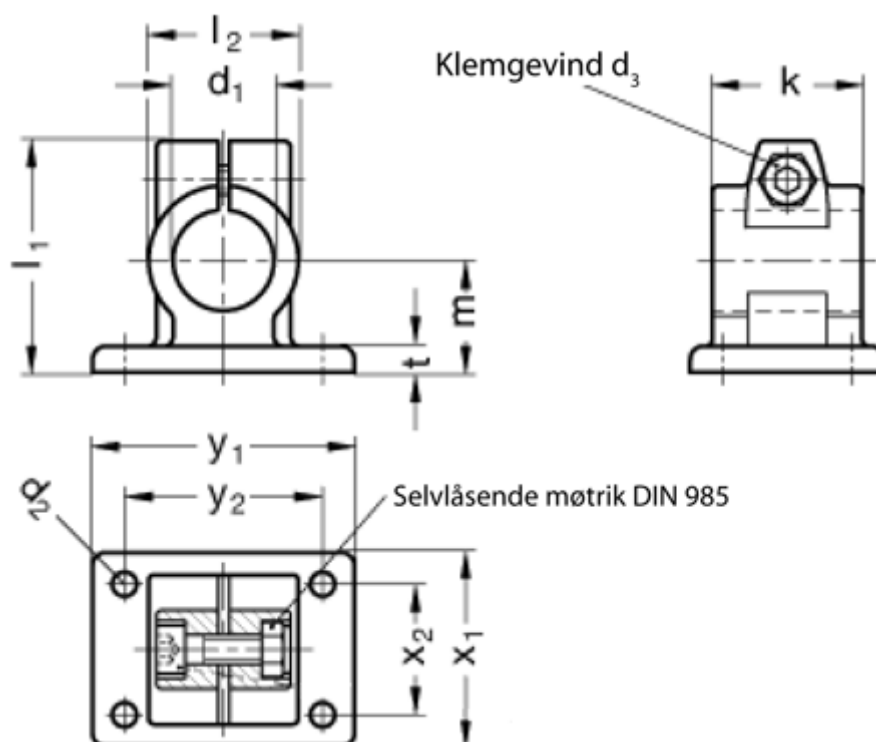

Article number: 20146B35562BL

Description: E+G
Flanged Connector GN 146-B35-56-2-BL

Measures

Adjustable clamp lever = GN 911-M10-40 have to be ordred separately

d_1 = B35
 d_2 = 8.5
 d_3 = M10
 k = 56
 l_1 = 83
 l_2 = 56
 m = 42

t = 10
 x_1 = 78
 x_2 = 52
 y_1 = 108
 y_2 = 82